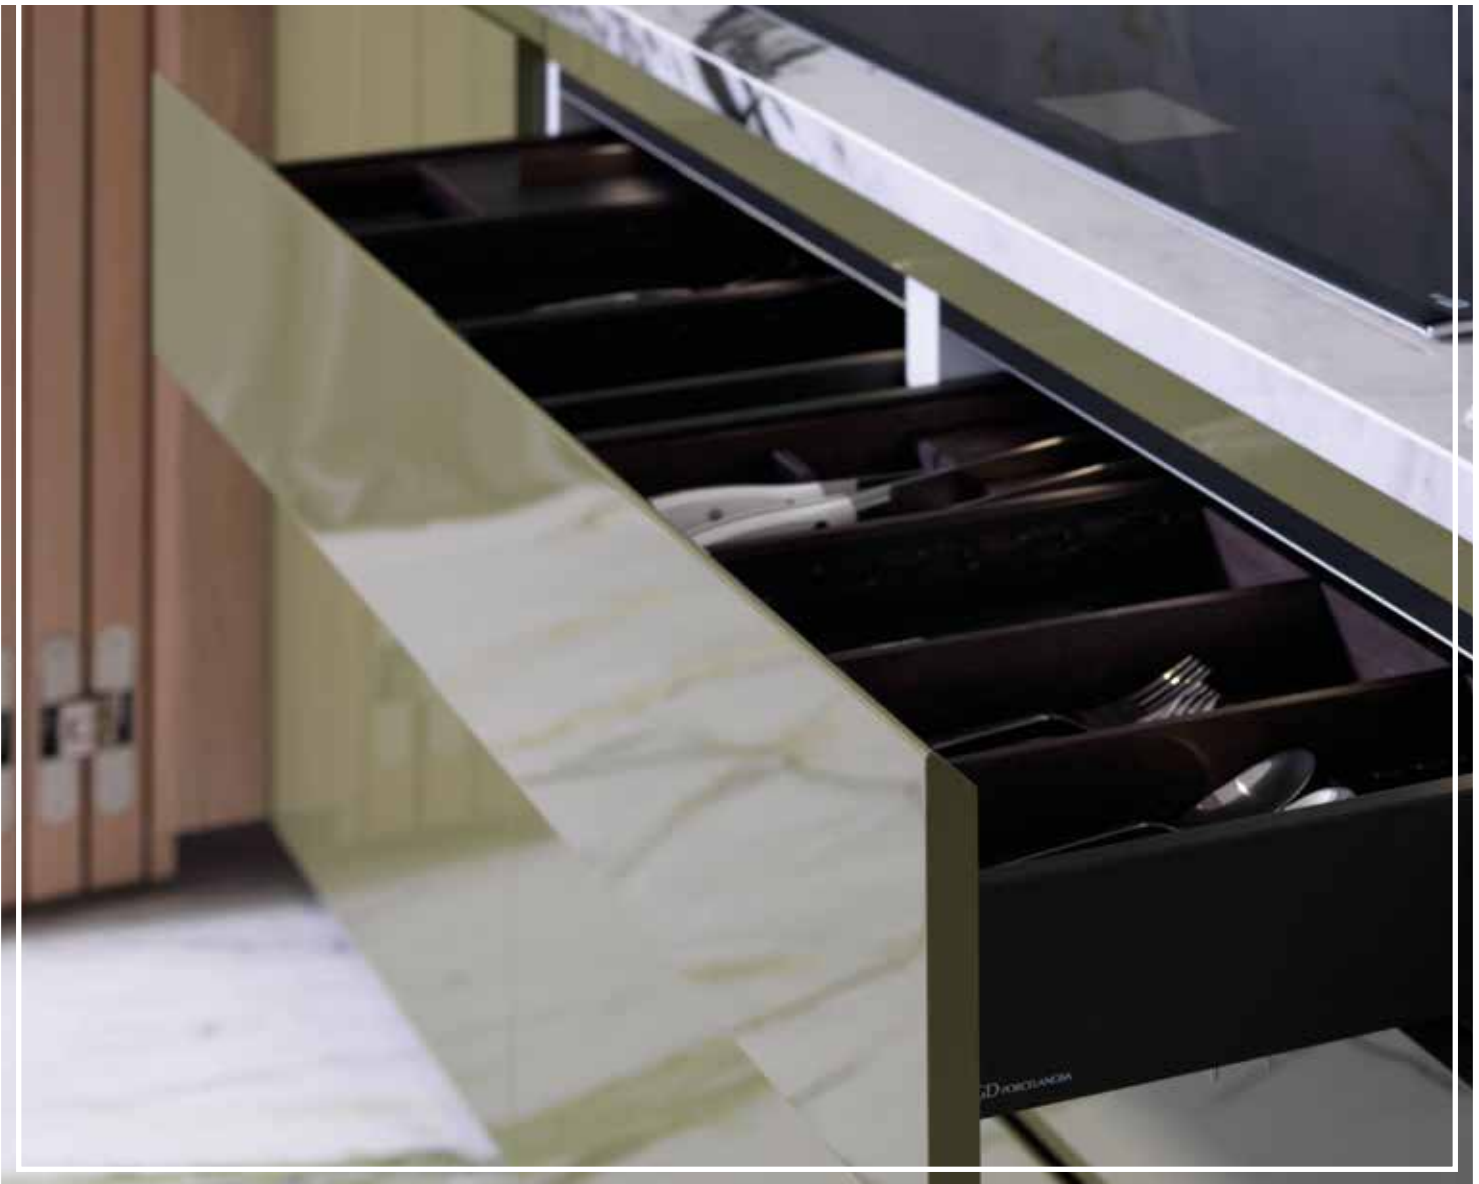

KITCHEN

GAMADecor

BUFFET FOREST

☑ 7.90 roble puro / ☑ 5.90 orégano brillo

BATH

GAMADecor

UP
roble puro

UP
blanco snow mate